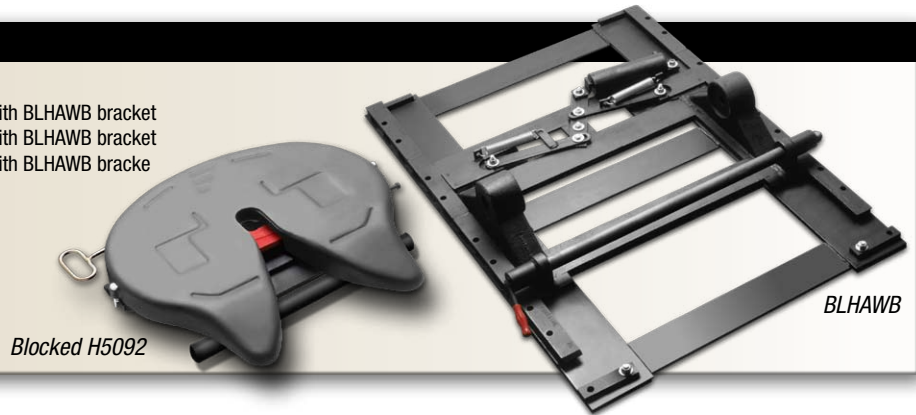

Blocked fifth wheels

BLHAWB blocked air slide fifth wheels

Part Number	Mounted Height	Description
BLHAWB8PT	8-3/4"	Blocked H5092 top plate with BLHAWB bracket
BLHAWB9PT	9-3/4"	Blocked H5092 top plate with BLHAWB bracket
BLHAWB10PT	10-3/4"	Blocked H5092 top plate with BLHAWB bracke

Note: Slide rail is not included.

BLHMWS blocked manual slide fifth wheels

Part Number	Mounted Height	Description
BLHMWS8PT	8-3/4"	Blocked H5092 top plate with BLHMWS bracket
BLHMWS9PT	9-3/4"	Blocked H5092 top plate with BLHMWS bracket
BLHMWS10PT	10-3/4"	Blocked H5092 top plate with BLHMWS bracket

Note: Slide rail is not included.

BLHPSA blocked plate mount fifth wheels

Part Number	Mounted Height	Description
BLHPSA8375	8-3/8"	Blocked H5092 top plate with BLHPSA bracket
BLHPSA9375	9-3/8"	Blocked H5092 top plate with BLHPSA bracket
BLHPSA10375	10-3/8"	Blocked H5092 top plate with BLHPSA bracket