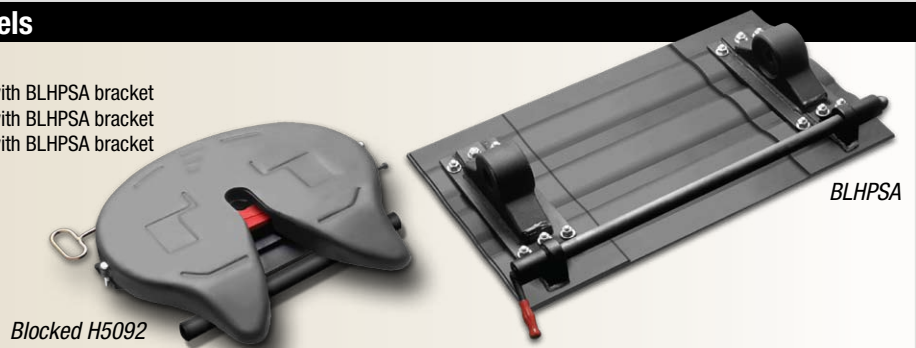

Blocked fifth wheels

BLHAWB blocked air slide fifth wheels

Part Number	Mounted Height	Description
BLHAWB8PT	8-3/4"	Blocked H5092 top plate with BLHAWB bracket
BLHAWB9PT	9-3/4"	Blocked H5092 top plate with BLHAWB bracket
BLHAWB10PT	10-3/4"	Blocked H5092 top plate with BLHAWB bracke

Note: Slide rail is not included.

BLHMWS blocked manual slide fifth wheels

Part Number	Mounted Height	Description
BLHMWS8PT	8-3/4"	Blocked H5092 top plate with BLHMWS bracket
BLHMWS9PT	9-3/4"	Blocked H5092 top plate with BLHMWS bracket
BLHMWS10PT	10-3/4"	Blocked H5092 top plate with BLHMWS bracket

Note: Slide rail is not included.

BLHPSA blocked plate mount fifth wheels

Part Number	Mounted Height	Description
BLHPSA8375	8-3/8"	Blocked H5092 top plate with BLHPSA bracket
BLHPSA9375	9-3/8"	Blocked H5092 top plate with BLHPSA bracket
BLHPSA10375	10-3/8"	Blocked H5092 top plate with BLHPSA bracket

Kits and parts for blocked fifth wheels

Blocking kit (For AWB and MWS brackets)

Blocking kit for H5092 top plate and BLHAWB bracket. KIT-BLK-SLD

Note: The bracket height must be 8-3/4". Kit must be installed by a certified welder.
See TB-030 for installation instructions.