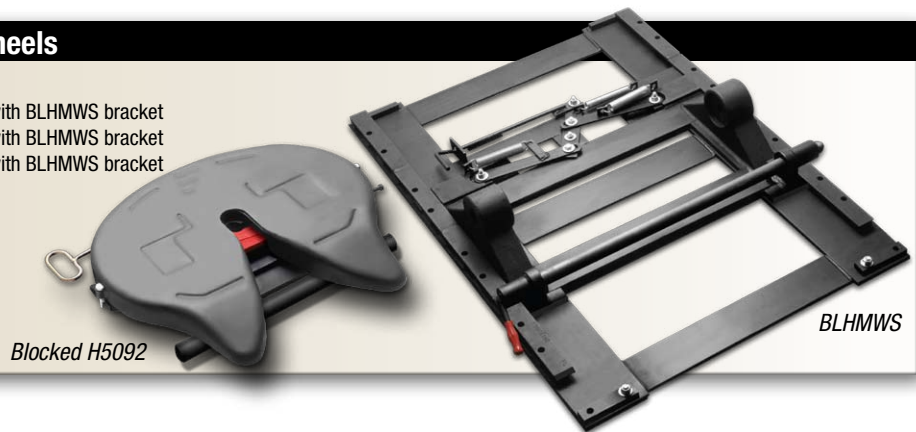

Blocked fifth wheels

BLHAWB blocked air slide fifth wheels

Part Number	Mounted Height	Description
BLHAWB8PT	8-3/4"	Blocked H5092 top plate with BLHAWB bracket
BLHAWB9PT	9-3/4"	Blocked H5092 top plate with BLHAWB bracket
BLHAWB10PT	10-3/4"	Blocked H5092 top plate with BLHAWB bracke

Note: Slide rail is not included.

BLHMWS blocked manual slide fifth wheels

Part Number	Mounted Height	Description
BLHMWS8PT	8-3/4"	Blocked H5092 top plate with BLHMWS bracket
BLHMWS9PT	9-3/4"	Blocked H5092 top plate with BLHMWS bracket
BLHMWS10PT	10-3/4"	Blocked H5092 top plate with BLHMWS bracket

Note: Slide rail is not included.

BLHPSA blocked plate mount fifth wheels

Part Number	Mounted Height	Description
BLHPSA8375	8-3/8"	Blocked H5092 top plate with BLHPSA bracket
BLHPSA9375	9-3/8"	Blocked H5092 top plate with BLHPSA bracket
BLHPSA10375	10-3/8"	Blocked H5092 top plate with BLHPSA bracket